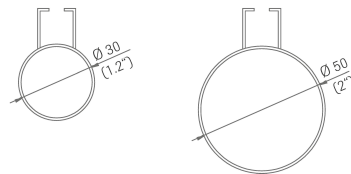

S 16M Tube Ceiling

Photo

Installation

Index

- 1 Tube
- 2 C-Carrier, no. 16M-01
- 3 End cap, no. 16M-02
- 4 Splice for tube, no.16M-03
- 5 Tube fitting-screw, no.16M-04
- 6 Threaded rod Ø8mm (by client)

Technical data

Material	Extruded Aluminium
Size	Diameter: Ø 30mm, Ø 50mm
	Length: max. 6000mm
Color	Standard white, RAL9006, other colors on request

Section

C-Carrier data

- 1. Material: 0.8mm thick galvanized steel
- 2. Section size: 25 × 40mm
- 3. Length: within 4000mm
- 4. Color: none or black