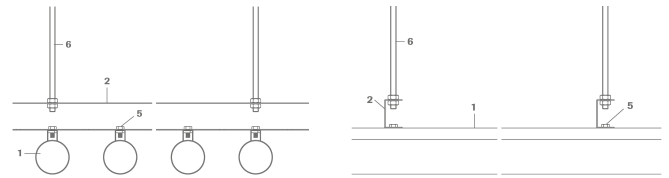

S 16M Tube Ceiling

Photo

Installation

Index

- 1 Tube
- 2 C-Carrier, no. 16M-01
- 3 End cap, no. 16M-02
- 4 Splice for tube, no.16M-03
- 5 Tube fitting-screw, no.16M-04
- 6 Threaded rod Ø8mm (by client)

Technical data

Material	Extruded Aluminium
Size	Diameter: Ø 30mm, Ø 50mm
	Length: max. 6000mm
Color	Standard white, RAL9006, other colors on request

Section

C-Carrier data

- 1. Material: 0.8mm thick galvanized steel
- 2. Section size: 25 × 40mm
- 3. Length: within 4000mm
- 4. Color: none or black