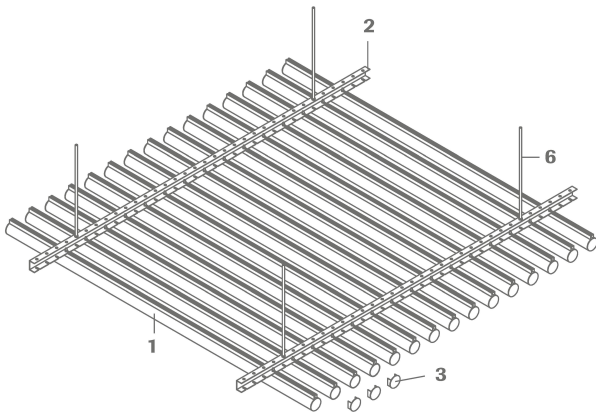

S 16M Tube Ceiling

Photo

Installation

Index

- 1 Tube
- 2 C-Carrier, no. 16M-01
- 3 End cap, no. 16M-02
- 4 Splice for tube, no.16M-03
- 5 Tube fitting-screw, no.16M-04
- 6 Threaded rod Ø8mm (by client)

Technical data

Material	Extruded Aluminium
Size	Diameter: Ø 30mm, Ø 50mm
	Length: max. 6000mm
Color	Standard white, RAL9006, other colors on request

Section

C-Carrier data

- 1. Material: 0.8mm thick galvanized steel
- 2. Section size: 25 × 40mm
- 3. Length: within 4000mm
- 4. Color: none or black