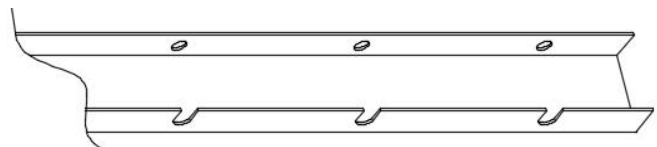

S 16M Tube Ceiling

Photo

Installation

Index

- 1 Tube
- 2 C-Carrier, no. 16M-01
- 3 End cap, no. 16M-02
- 4 Splice for tube, no.16M-03
- 5 Tube fitting-screw, no.16M-04
- 6 Threaded rod Ø8mm (by client)

Technical data

Material	Extruded Aluminium
Size	Diameter: Ø 30mm, Ø 50mm
	Length: max. 6000mm
Color	Standard white, RAL9006, other colors on request

Section

C-Carrier data

- 1. Material: 0.8mm thick galvanized steel
- 2. Section size: 25 × 40mm
- 3. Length: within 4000mm
- 4. Color: none or black